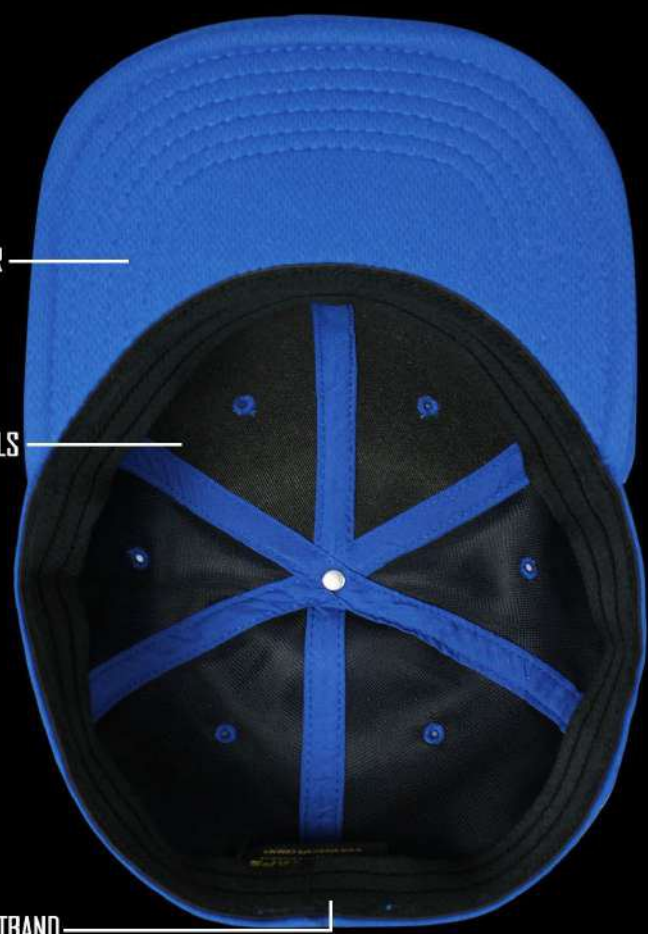

COPA ALTA

VISERA CURVA

CERRADA

VISOR

PANELS

SWEATBAND

PROFILE